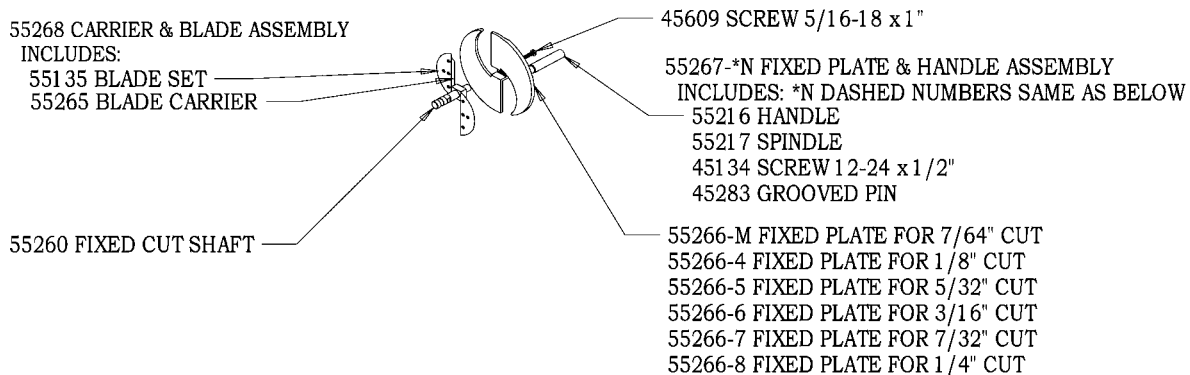

55200AN - [] EASY SLICER

55263-* SHREDDER PLATE ASSEMBLY (DASH NUMBER DETERMINED BY BLADE BELOW)

55261-*N ROTARY SLICING UNIT (FIXED CUT) MODELS (DASH NUMBER DETERMINED BY FIXED PLATE BELOW)

NEMCO FOOD EQUIPMENT