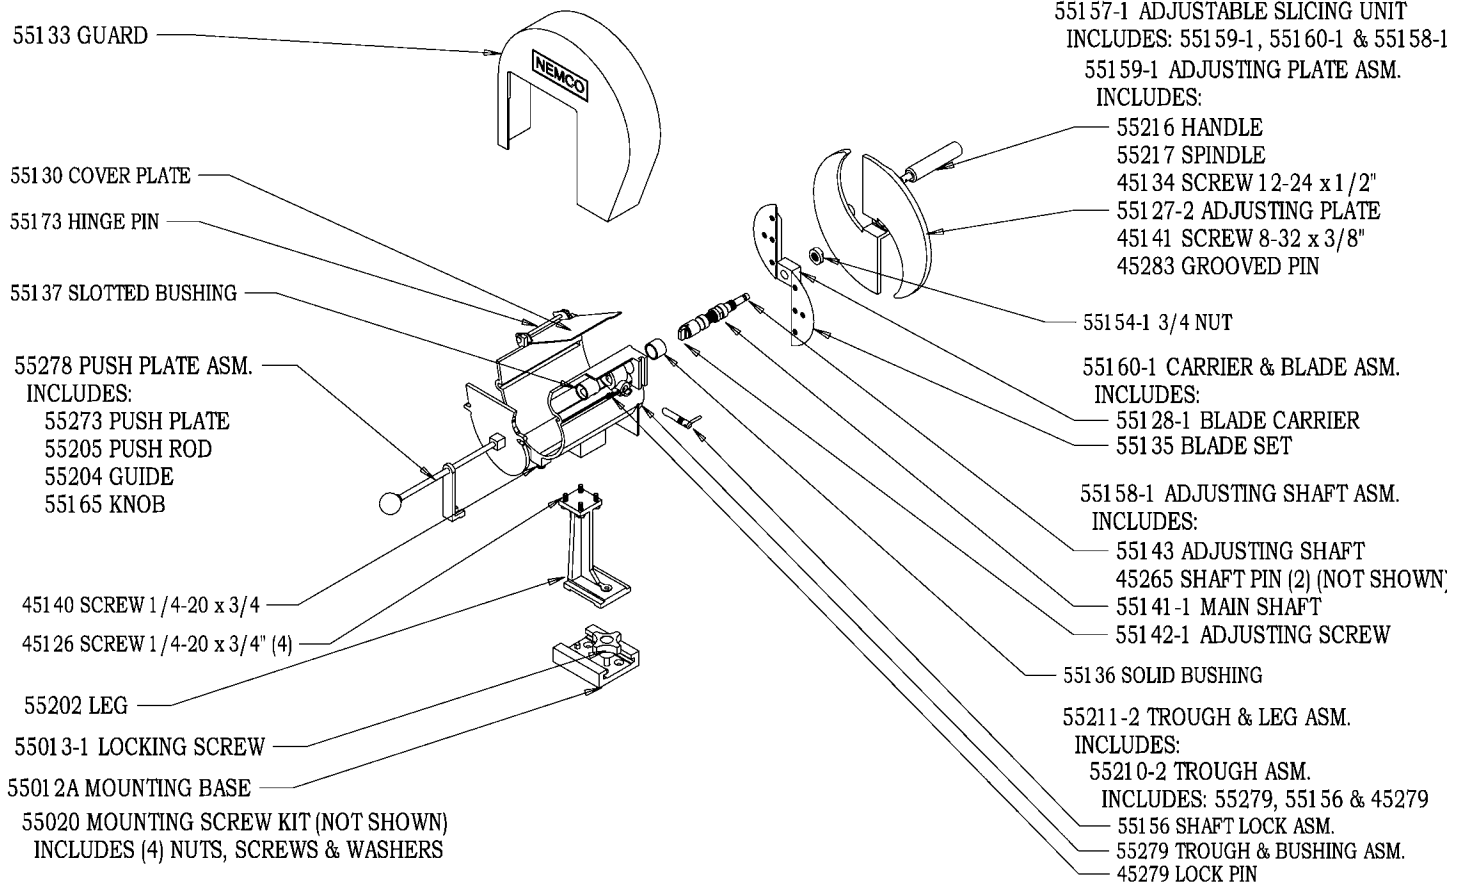

55200AN - [] EASY SLICER

55263-* SHREDDER PLATE ASSEMBLY (DASH NUMBER DETERMINED BY BLADE BELOW)

55261-*N ROTARY SLICING UNIT (FIXED CUT) MODELS (DASH NUMBER DETERMINED BY FIXED PLATE BELOW)

NEMCO FOOD EQUIPMENT